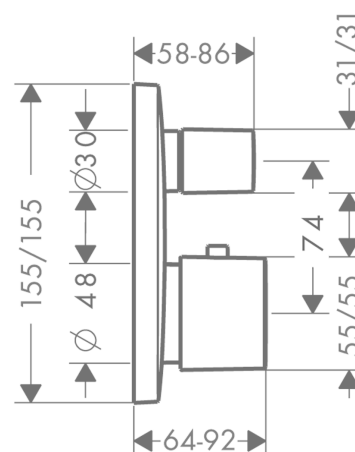

#### product features

- 2 outlets
- safety lock at 38° C
- flow rate: 26 l/min
- operating pressure: min. 0.1 MPa/max. 1.0 MPa
- connection type: basic set

#### Mandatory Accessoires

- Basic set iBox universal (#01800XXX)
- iBox universal Basic with pre-mounted angle connection G1/2 (#01810XXX)

### Scale drawing